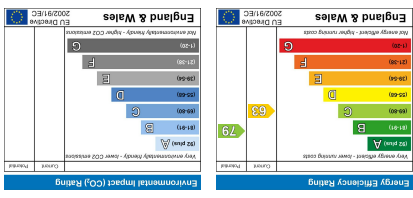

All appliances listed in these details are only 'as seen' and have not been tested by Gibson Lane, nor have we sought certification of warranty or service, unless otherwise stated. Measurements, areas and distances are approximate. Floor plans and photographs are for guidance purposes only and must not be relied upon for any purpose. These details are offered on the understanding that all negotiations are made through this company. Neither these particulars, nor verbal representations, form part of any offer or contract, and their accuracy cannot be guaranteed.